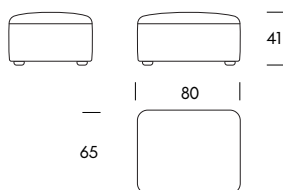

Designed by **Zoran Jedrejic**

Monolite System

General dimensions

Height	65cm
Seat Height	41cm
Seat Depth	64cm

Structure

Solid Wood, Multilayer Plywood

Suspension

Elastic Webbing

Monolite System

Seat Height
Seat Depth
Height

41cm
64cm
65cm

Armchair MO10
125×95×65cm

Two Seater Sofa MO25
220×95×65cm

End Unit MO26
190×95×65cm

End Unit MO27
190×95×65cm

Three Seater Sofa MO30
260×95×65cm

One Seater Extension MO40
160×95×65cm

Monolite System

Seat Height
Seat Depth
Height

41cm
64cm
65cm

One Seater Extension MO41
160×95×65cm

Chaise Longue MO42
110×180×65cm

Chaise Longue MO43
110×180×65cm

One Seater MA44
190×95×65cm

One Seater MA45
190×95×65cm

Pouf MA80
80×65×41cm

Monolite System

Seat Height
Seat Depth
Height

41cm
64cm
65cm

Proposal 01
MO10

125×95cm

Proposal 02L
MO44