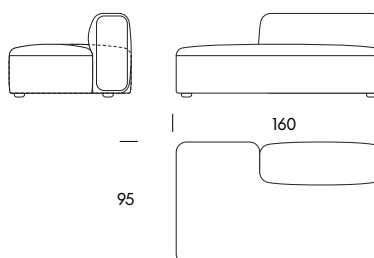

Designed by **Zoran Jedrejic**

Monolite System

General dimensions

Height	65cm
Seat Height	41cm
Seat Depth	64cm

Structure

Solid Wood, Multilayer Plywood

Suspension

Elastic Webbing

Monolite System

Seat Height
Seat Depth
Height

41cm
64cm
65cm

Armchair MO10
125×95×65cm

Two Seater Sofa MO25
220×95×65cm

End Unit MO26
190×95×65cm

End Unit MO27
190×95×65cm

Three Seater Sofa MO30
260×95×65cm

One Seater Extension MO40
160×95×65cm

Monolite System

Seat Height
Seat Depth
Height

41cm
64cm
65cm

One Seater Extension MO41
160×95×65cm

Chaise Longue MO42
110×180×65cm

Chaise Longue MO43
110×180×65cm

One Seater MA44
190×95×65cm

One Seater MA45
190×95×65cm

Pouf MA80
80×65×41cm

Monolite System

Seat Height
Seat Depth
Height

41cm
64cm
65cm

Proposal 01
MO10

125×95cm

Proposal 02L
MO44