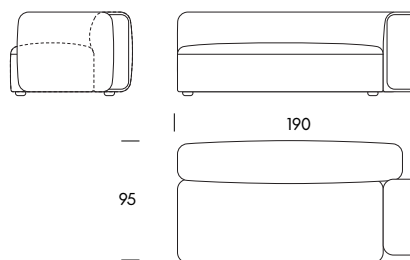

Designed by **Zoran Jedrejic**

Monolite System

General dimensions

Height	65cm
Seat Height	41cm
Seat Depth	64cm

Structure

Solid Wood, Multilayer Plywood

Suspension

Elastic Webbing

Monolite System

Seat Height
Seat Depth
Height

41cm
64cm
65cm

Armchair MO10
125×95×65cm

Two Seater Sofa MO25
220×95×65cm

End Unit MO26
190×95×65cm

End Unit MO27
190×95×65cm

Three Seater Sofa MO30
260×95×65cm

One Seater Extension MO40
160×95×65cm

Monolite System

Seat Height
Seat Depth
Height

41cm
64cm
65cm

One Seater Extension MO41
160×95×65cm

Chaise Longue MO42
110×180×65cm

Chaise Longue MO43
110×180×65cm

One Seater MA44
190×95×65cm