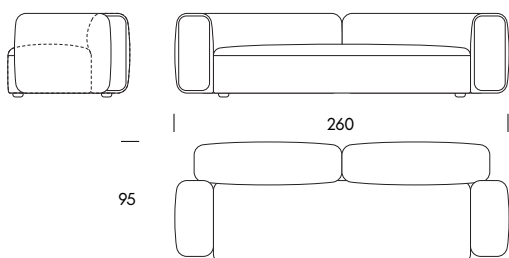

Designed by **Zoran Jedrejic**

Monolite System

General dimensions

Height	65cm
Seat Height	41cm
Seat Depth	64cm

Structure

Solid Wood, Multilayer Plywood

Suspension

Elastic Webbing

Monolite System

Seat Height
Seat Depth
Height

41cm
64cm
65cm

Armchair MO10
125×95×65cm

Two Seater Sofa MO25
220×95×65cm

End Unit MO26
190×95×65cm

End Unit MO27
190×95×65cm

Three Seater Sofa MO30
260×95×65cm

One Seater Extension MO40
160×95×65cm

Monolite System

Seat Height
Seat Depth
Height

41cm
64cm
65cm

One Seater Extension MO41
160×95×65cm

Chaise Longue MO42
110×180×65cm

Chaise Longue MO43
110×180×65cm

One Seater MA44
190×95×65cm

One Seater MA45
190×95×65cm

Pouf MA80
80×65×41cm

Monolite System

Seat Height
Seat Depth
Height

41cm
64cm
65cm

Proposal 01
MO10

125×95cm

Proposal 02L
MO44