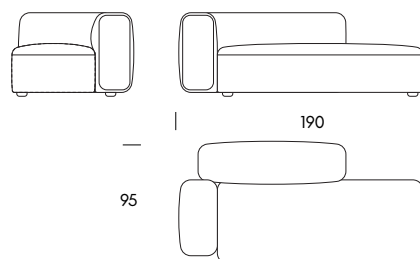

Designed by **Zoran Jedrejic**

Monolite System

General dimensions

Height	65cm
Seat Height	41cm
Seat Depth	64cm

Structure

Solid Wood, Multilayer Plywood

Suspension

Elastic Webbing

Monolite System

Seat Height
Seat Depth
Height

41cm
64cm
65cm

Armchair MO10
125×95×65cm

Two Seater Sofa MO25
220×95×65cm

End Unit MO26
190×95×65cm

End Unit MO27
190×95×65cm

Three Seater Sofa MO30
260×95×65cm

One Seater Extension MO40
160×95×65cm

Monolite System

Seat Height
Seat Depth
Height

41cm
64cm
65cm

One Seater Extension MO41
160×95×65cm

Chaise Longue MO42
110×180×65cm

Chaise Longue MO43
110×180×65cm

One Seater MA44
190×95×65cm

One Seater MA45
190×95×65cm

Pouf MA80
80×65×41cm

Monolite System

Seat Height
Seat Depth
Height

41cm
64cm
65cm

Proposal 01
MO10

125×95cm

Proposal 02L
MO44