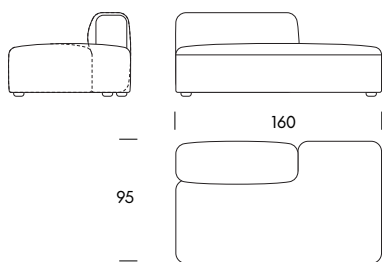

Designed by **Zoran Jedrejic**

Monolite System

General dimensions

Height	65cm
Seat Height	41cm
Seat Depth	64cm

Structure

Solid Wood, Multilayer Plywood

Suspension

Elastic Webbing

Monolite System

Seat Height
Seat Depth
Height

41cm
64cm
65cm

Armchair MO10
125×95×65cm

Two Seater Sofa MO25
220×95×65cm

End Unit MO26
190×95×65cm

End Unit MO27
190×95×65cm

Three Seater Sofa MO30
260×95×65cm

One Seater Extension MO40
160×95×65cm

Monolite System

Seat Height
Seat Depth
Height

41cm
64cm
65cm

One Seater Extension MO41
160×95×65cm

Chaise Longue MO42
110×180×65cm

Chaise Longue MO43
110×180×65cm

One Seater MA44
190×95×65cm

One Seater MA45
190×95×65cm

Pouf MA80
80×65×41cm

Monolite System

Seat Height
Seat Depth
Height

41cm
64cm
65cm

Proposal 01
MO10

125×95cm

Proposal 02L
MO44