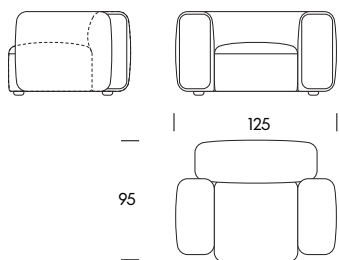

Designed by **Zoran Jedrejic**

Monolite System

General dimensions

Height	65cm
Seat Height	41cm
Seat Depth	64cm

Structure

Solid Wood, Multilayer Plywood

Suspension

Elastic Webbing

Monolite System

Seat Height
Seat Depth
Height

41cm
64cm
65cm

Armchair MO10
125×95×65cm

Two Seater Sofa MO25
220×95×65cm

End Unit MO26
190×95×65cm

End Unit MO27
190×95×65cm

Three Seater Sofa MO30
260×95×65cm

One Seater Extension MO40
160×95×65cm

Monolite System

Seat Height
Seat Depth
Height

41cm
64cm
65cm

One Seater Extension MO41
160×95×65cm

Chaise Longue MO42
110×180×65cm

Chaise Longue MO43
110×180×65cm

One Seater MA44
190×95×65cm

One Seater MA45
190×95×65cm

Pouf MA80
80×65×41cm

Monolite System

Seat Height
Seat Depth
Height

41cm
64cm
65cm

Proposal 01
MO10

125×95cm

Proposal 02L
MO44