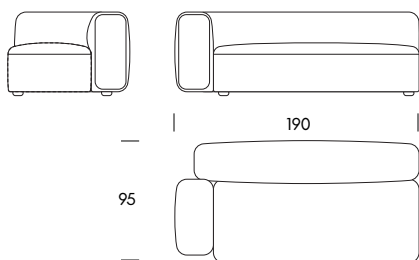

Designed by **Zoran Jedrejic**

Monolite System

General dimensions

Height	65cm
Seat Height	41cm
Seat Depth	64cm

Structure

Solid Wood, Multilayer Plywood

Suspension

Elastic Webbing

Monolite System

Seat Height
Seat Depth
Height

41cm
64cm
65cm

Armchair MO10
125×95×65cm

Two Seater Sofa MO25
220×95×65cm

End Unit MO26
190×95×65cm

End Unit MO27
190×95×65cm

Three Seater Sofa MO30
260×95×65cm

One Seater Extension MO40
160×95×65cm

Monolite System

Seat Height
Seat Depth
Height

41cm
64cm
65cm

One Seater Extension MO41
160×95×65cm

Chaise Longue MO42
110×180×65cm

Chaise Longue MO43
110×180×65cm

One Seater MA44
190×95×65cm

One Seater MA45
190×95×65cm

Pouf MA80
80×65×41cm

Monolite System

Seat Height
Seat Depth
Height

41cm
64cm
65cm

Proposal 01
MO10

125×95cm

Proposal 02L
MO44