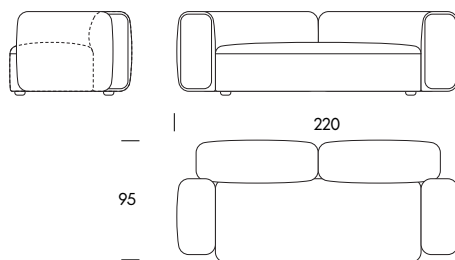

Designed by **Zoran Jedrejic**

Monolite System

General dimensions

Height	65cm
Seat Height	41cm
Seat Depth	64cm

Structure

Solid Wood, Multilayer Plywood

Suspension

Elastic Webbing

Monolite System

Seat Height
Seat Depth
Height

41cm
64cm
65cm

Armchair MO10
125×95×65cm

Two Seater Sofa MO25
220×95×65cm

End Unit MO26
190×95×65cm

End Unit MO27
190×95×65cm

Three Seater Sofa MO30
260×95×65cm

One Seater Extension MO40
160×95×65cm

Monolite System

Seat Height
Seat Depth
Height

41cm
64cm
65cm

One Seater Extension MO41
160×95×65cm

Chaise Longue MO42
110×180×65cm

Chaise Longue MO43
110×180×65cm

One Seater MA44
190×95×65cm

One Seater MA45
190×95×65cm

Pouf MA80
80×65×41cm

Monolite System

Seat Height
Seat Depth
Height

41cm
64cm
65cm

Proposal 01
MO10

125×95cm

Proposal 02L
MO44