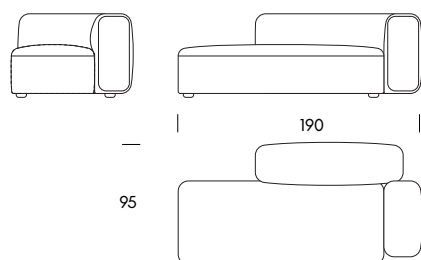

Designed by **Zoran Jedrejic**

Monolite System

General dimensions

Height	65cm
Seat Height	41cm
Seat Depth	64cm

Structure

Solid Wood, Multilayer Plywood

Suspension

Elastic Webbing

Monolite System

Seat Height
Seat Depth
Height

41cm
64cm
65cm

Armchair MO10
125×95×65cm

Two Seater Sofa MO25
220×95×65cm

End Unit MO26
190×95×65cm

End Unit MO27
190×95×65cm

Three Seater Sofa MO30
260×95×65cm

One Seater Extension MO40
160×95×65cm

Monolite System

Seat Height
Seat Depth
Height

41cm
64cm
65cm

One Seater Extension MO41
160×95×65cm

Chaise Longue MO42
110×180×65cm

Chaise Longue MO43
110×180×65cm

One Seater MA44
190×95×65cm

One Seater MA45
190×95×65cm

Pouf MA80
80×65×41cm

Monolite System

Seat Height
Seat Depth
Height

41cm
64cm
65cm

Proposal 01
MO10

125×95cm

Proposal 02L
MO44