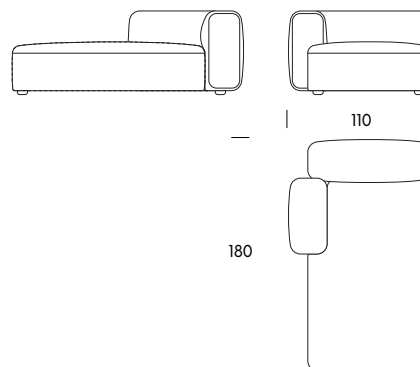

Designed by **Zoran Jedrejic**

Monolite System

General dimensions

Height	65cm
Seat Height	41cm
Seat Depth	64cm

Structure

Solid Wood, Multilayer Plywood

Suspension

Elastic Webbing

Monolite System

Seat Height
Seat Depth
Height

41cm
64cm
65cm

Armchair MO10
125×95×65cm

Two Seater Sofa MO25
220×95×65cm

End Unit MO26
190×95×65cm

End Unit MO27
190×95×65cm

Three Seater Sofa MO30
260×95×65cm

One Seater Extension MO40
160×95×65cm

Monolite System

Seat Height
Seat Depth
Height

41cm
64cm
65cm

One Seater Extension MO41
160×95×65cm

Chaise Longue MO42
110×180×65cm

Chaise Longue MO43
110×180×65cm

One Seater MA44
190×95×65cm

One Seater MA45
190×95×65cm

Pouf MA80
80×65×41cm

Monolite System

Seat Height
Seat Depth
Height

41cm
64cm
65cm

Proposal 01
MO10

125×95cm

Proposal 02L
MO44