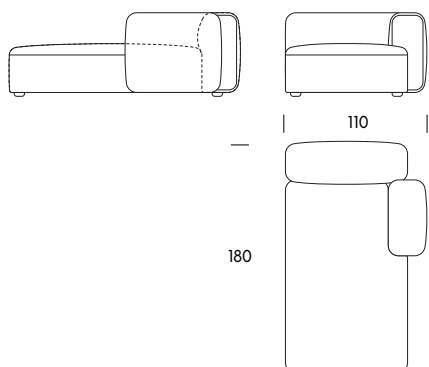

Designed by **Zoran Jedrejic**

Monolite System

General dimensions

Height	65cm
Seat Height	41cm
Seat Depth	64cm

Structure

Solid Wood, Multilayer Plywood

Suspension

Elastic Webbing

Monolite System

Seat Height
Seat Depth
Height

41cm
64cm
65cm

Armchair MO10
125×95×65cm

Two Seater Sofa MO25
220×95×65cm

End Unit MO26
190×95×65cm

End Unit MO27
190×95×65cm

Three Seater Sofa MO30
260×95×65cm

One Seater Extension MO40
160×95×65cm

Monolite System

Seat Height
Seat Depth
Height

41cm
64cm
65cm

One Seater Extension MO41
160×95×65cm

Chaise Longue MO42
110×180×65cm

Chaise Longue MO43
110×180×65cm

One Seater MA44
190×95×65cm

One Seater MA45
190×95×65cm

Pouf MA80
80×65×41cm

Monolite System

Seat Height
Seat Depth
Height

41cm
64cm
65cm

Proposal 01
MO10

125×95cm

Proposal 02L
MO44