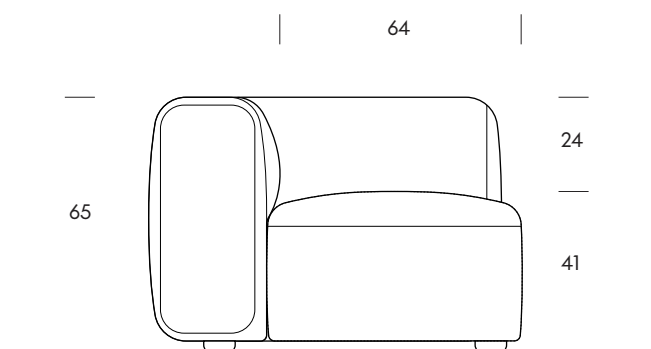

Suggested Fabric Colours

Product information website
<http://volumen.ba/collection/monolite/>

Made from FSC-certified wood and other controlled materials.